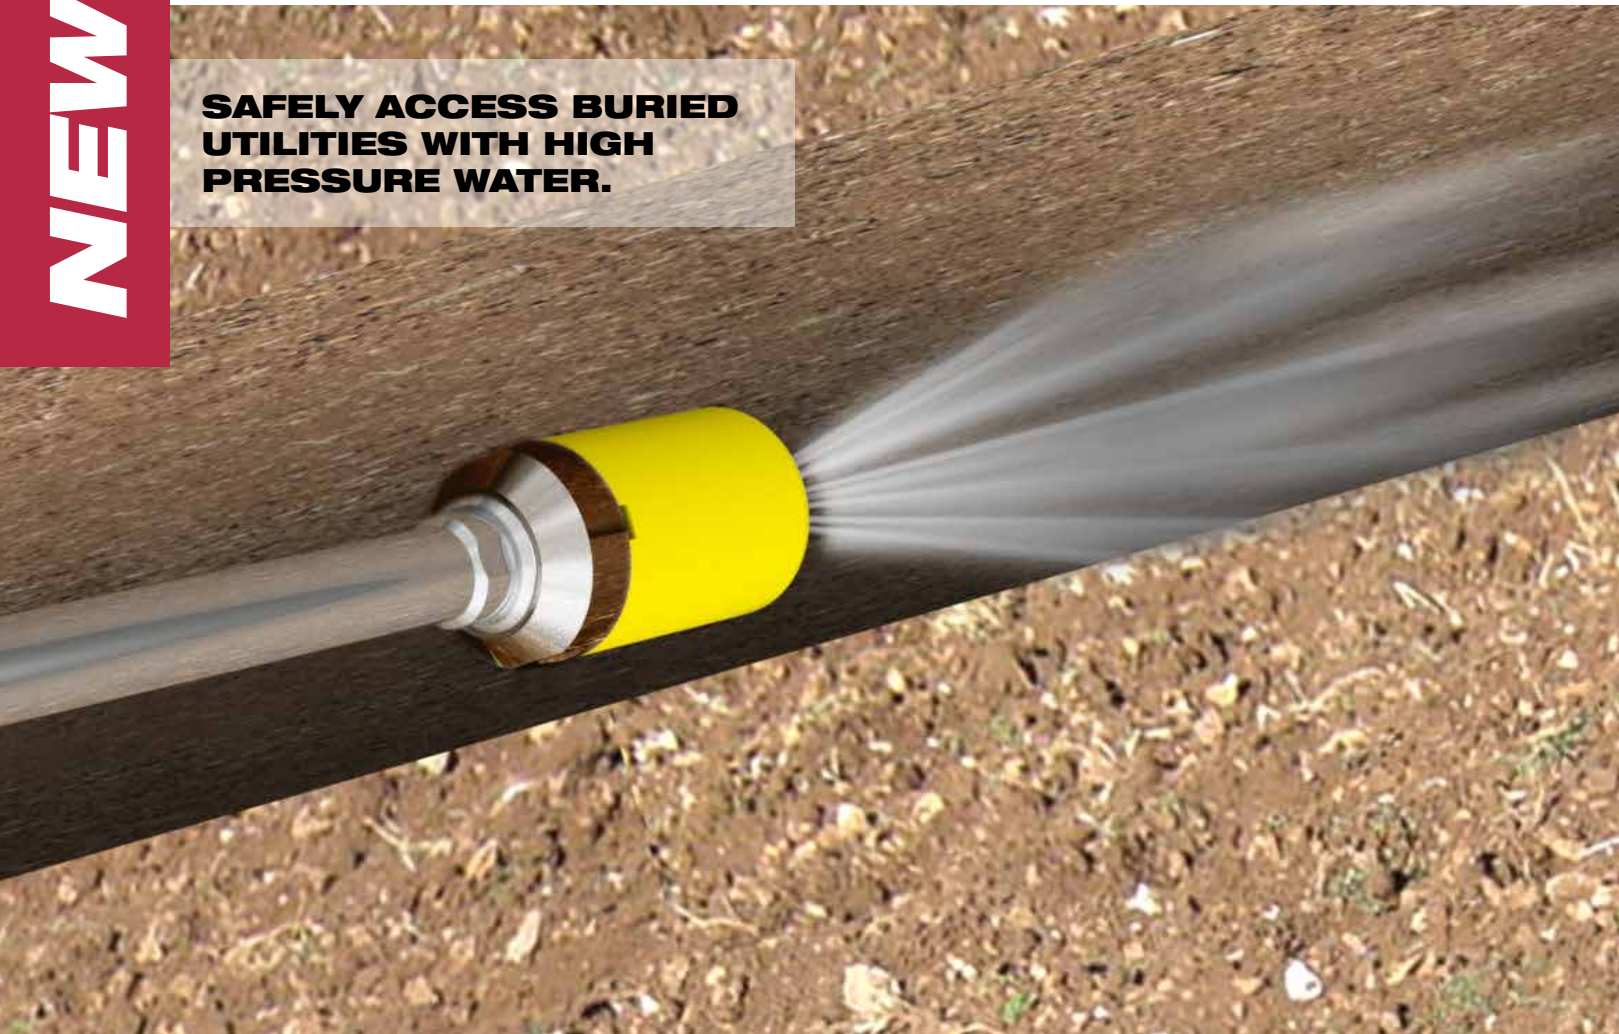

**SAFELY ACCESS BURIED UTILITIES WITH HIGH PRESSURE WATER.**

**ROTARY HYDRO-X**

Rotary Hydro Excavation Tools

Hydro Excavation is a safe alternative to access buried utilities by potholing or trenching with high pressure water.

Three options available for different applications:

- **HXR 310-10: Higher flow for harder surfaces**
- **HXR 310-8: Intermediate flow for general use**
- **HXR 310-5: Lower flow for water savings**

**FEATURES:**

- Angled rotating jet pattern reduces undercutting and safely cleans around utilities
- Carbide seat for long nozzle life
- Fully rebuildable tool
  - o Inexpensive rebuild kits reduce cost of ownership by extending the life of the tool with minimal maintenance
  - o Replaceable shield cap