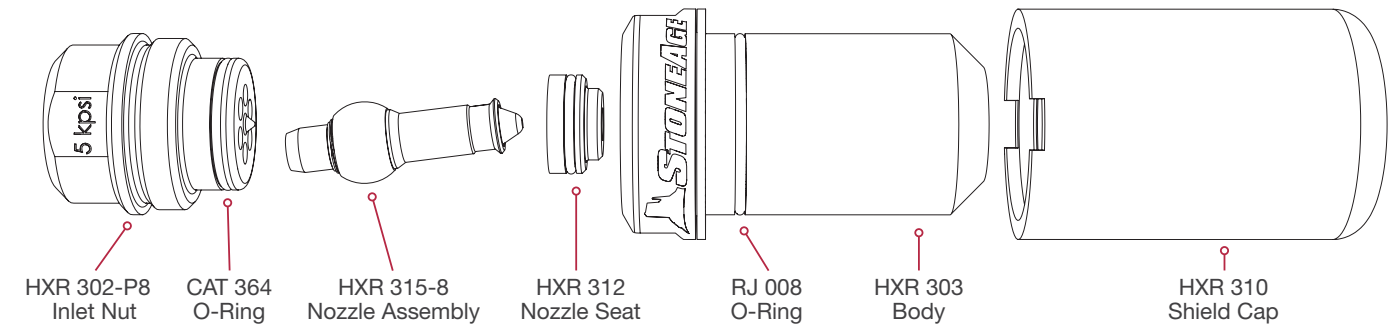

Maintenance & Overhaul Kits

INTERNAL PARTS

HXR 610-10 • SERVICE KIT

- (1) CAT 364 O-Ring
- (1) HXR 306-10 ID Ring, White
- (1) HXR 312 Nozzle, Seat
- (1) HXR 315-10 Nozzle, Stem

HXR 610-8 • SERVICE KIT

- (1) CAT 364 O-Ring
- (1) HXR 306-8 ID Ring, Black
- (1) HXR 312 Nozzle, Seat
- (1) HXR 315-8 Nozzle, Stem

HXR 610-5 • SERVICE KIT

- (1) CAT 364 O-Ring
- (1) HXR 306-5 ID Ring, Purple
- (1) HXR 312 Nozzle, Seat
- (1) HXR 315-5 Nozzle, Stem

EXTERNAL PARTS

HXR 615-10 • SERVICE KIT

- (1) HXR 310 Shield, Yellow
- (1) HXR 306-10 ID Ring, White
- (1) RJ 008 O-Ring

HXR 615-8 • SERVICE KIT

- (1) HXR 310 Shield, Yellow
- (1) HXR 306-8 ID Ring, Black
- (1) RJ 008 O-Ring

HXR 615-5 • SERVICE KIT

- (1) HXR 310 Shield, Yellow
- (1) HXR 306-5 ID Ring, White
- (1) RJ 008 O-Ring