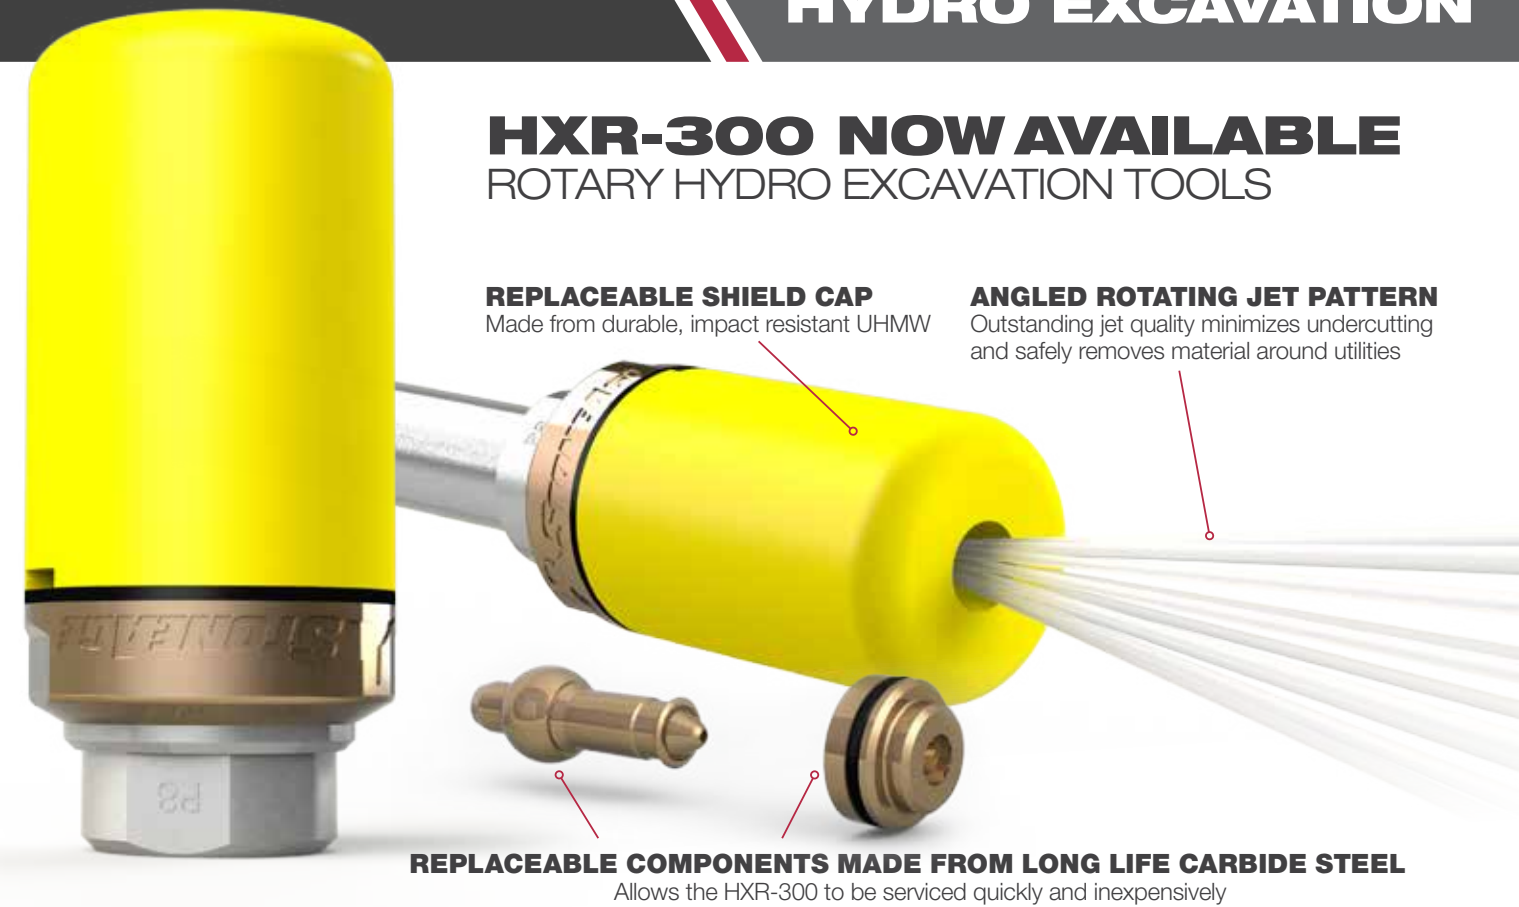

HXR-300 NOW AVAILABLE
ROTARY HYDRO EXCAVATION TOOLS

REPLACEABLE SHIELD CAP
Made from durable, impact resistant UHMW

ANGLED ROTATING JET PATTERN
Outstanding jet quality minimizes undercutting and safely removes material around utilities

REPLACEABLE COMPONENTS MADE FROM LONG LIFE CARBIDE STEEL
Allows the HXR-300 to be serviced quickly and inexpensively