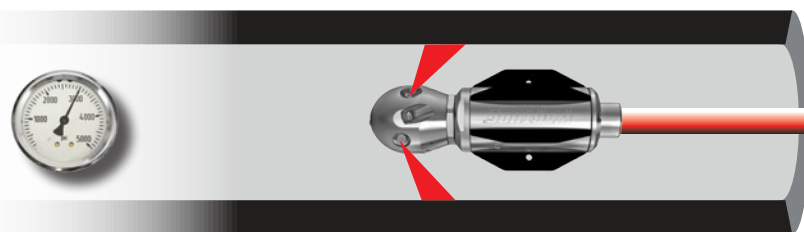

SWITCHER™

PULLING AND DESCALING WITHOUT LEAVING THE PIPE

- SAVE MONEY & TIME WITH LESS WATER AND HALF THE RUNS
- FULL POWER PULLING AND FULL POWER DESCALING IN ONE NOZZLE
- FOR CLEANING SEWER LINES FROM 6-36"

MODE 1: Full power to pulling jets for climbing, flushing or penetrating

Cycle the pump to switch between modes and change jetting on the fly while the tool is in the pipe

MODE 2: Full power to descaling jets for cleaning