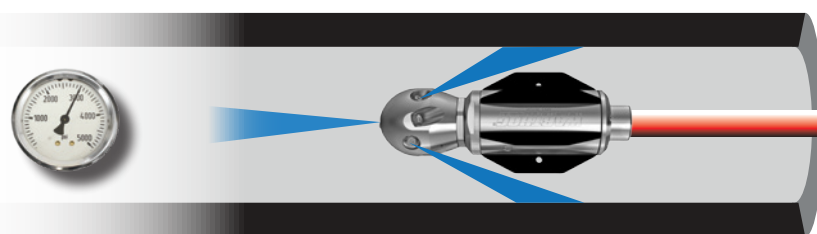

SWITCHER™

PULLING AND DESCALING WITHOUT LEAVING THE PIPE

- SAVE MONEY & TIME WITH LESS WATER AND HALF THE RUNS
- FULL POWER PULLING AND FULL POWER DESCALING IN ONE NOZZLE
- FOR CLEANING SEWER LINES FROM 6-36"

MODE 1: Full power to pulling jets for climbing, flushing or penetrating

Cycle the pump to switch between modes and change jetting on the fly while the tool is in the pipe

MODE 2: Full power to descaling jets for cleaning