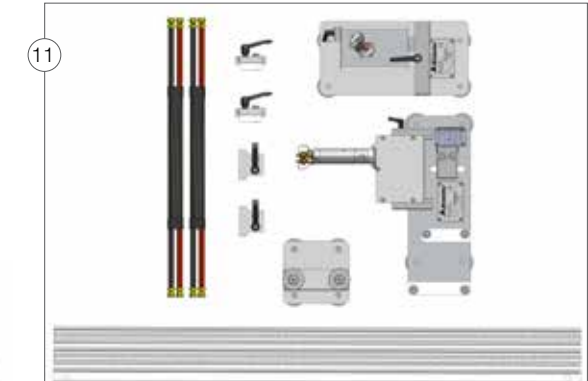

David Lamoureux – Clean Harbors

TUBE CLEANING

AUTOPACK-3L

Built around the AutoBox ABX-3L triple lance tractor, the AutoPack-3L is equipped with everything you need to successfully complete single, dual, or triple lance tube bundle or Fin Fan heat exchanger cleaning.

More information and product videos available here: WWW.STONEAGETOOLS.COM/AUTOPACK-PRO

#	PART NUMBER	DESCRIPTION	QTY
1	GPT 067-3L-001	CHEST, 3L AND LWP	1
2	ABX 369-???-K	Y MANIFOLD WITH PLUGS AND GLANDS	1
3	ABX 631-12	KIT, 12IN GUIDE TUBES (3 EA ABX 115, 116, 117, 119)	1
4	ABX-3L-V2	ABX-3L-V2 BELT TRACK DRIVE ASSY	1
5	ABX-301	GUIDE ASSEMBLY, 3L, HIGH-VISIBILITY	1
6	CBX-ABX	CONTROL PANEL ASSY, CBX	1
7	GPT 108	KIT, HOSE STOP AND COLLET 3L	1
8	GPT 310	TOOL BAG, 18IN	2
9	LWP 621	KIT, QUICK CLAMP ASSY (CLAMP TO FLANGE, 4 PCS.)	1
10	LWP 622	KIT, PLATE CLAMP ASSY (BOLTED TO FLANGE, 2 PCS.)	1
11	LWP-500-6-V2	LIGHTWEIGHT POSITIONER, 6FT, 48IN/1220MM FLANGE, (W/ROUND HOLES) 2 PIECE PART	1