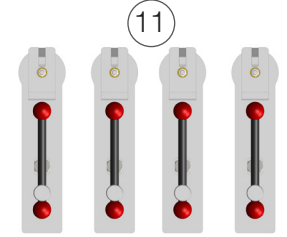

AUTOPACK-3L-LWP PARTS LIST

6

1

2

10

3

11

7

8

4

(SEE NEXT PAGE FOR CASE CONTENTS)

ABX-3L USER MANUAL

LWP-500-V2 USER MANUAL

#	PART NUMBER	DESCRIPTION	QTY
1	ABX-3L	ABX-3L BELT TRACK DRIVE ASSEMBLY	1
2	ABX-301	GUIDE ASSEMBLY, 3L, HIGH-VISIBILITY	1
3	ABX 369-MP12	Y MANIFOLD, MP12 3 X MP9	1
4	ABX 631-12	KIT, 12" TUBES w/ ADAPTERS (3 EA)	1
5	CBX-ABX	CONTROL PANEL ASSEMBLY	1
6	GPT 067-3L	CHEST, AE AND LWP	1
7	GPT 108	3L COLLET AND HOSE STOP KIT	1
8	GPT 310	TOOL BAG, 18"	2
9	LWP-500-6-V2	LIGHTWEIGHT POSITIONER, 6FT	1
10	LWP 519	PLATE CLAMP ASSEMBLY	2
11	LWP 621	KIT, QUICK CLAMP ASSEMBLY, 4 PCS	1

9

5

GPT 108 CASE CONTENTS

#	PART NUMBER	DESCRIPTION	QTY.
1	ABX 171-297	HOSE STOP COLLET, .297	1
2	ABX 171-328	HOSE STOP COLLET, .328	1
3	ABX 171-406	HOSE STOP COLLET, .406	1
4	ABX 171-438	HOSE STOP COLLET, .438	1
5	ABX 171-460	HOSE STOP COLLET, .460	1
6	ABX 171-484	HOSE STOP COLLET, .484	1
7	ABX 171-516	HOSE STOP COLLET, .516	1
8	ABX 171-547	HOSE STOP COLLET, .547	1
9	ABX 171-594	HOSE STOP COLLET, .594	1
10	ABX 171-625	HOSE STOP COLLET, .625	1
11	GPT 023-140	HEX DRIVER, 9/64"	1
12	GPT 081	COLLET KIT CASE WITH PLAIN FOAM INSERTS	1
13	GPT 300.2.2	FOAM, 2L/3L & CHS, LAYER 2, COLLET BOX SECTION	1
14	HS 121-27-34	HOSE STOP CLAMP ASSEMBLY, .27-.34	3
15	HS 121-34-42	HOSE STOP CLAMP ASSEMBLY, .34-.42	3
16	HS 121-42-50	HOSE STOP CLAMP ASSEMBLY, .42-.50	3
17	HS 121-50-56	HOSE STOP CLAMP ASSEMBLY, .50-.56	3
18	HS 121-56-61	HOSE STOP CLAMP ASSEMBLY, .56-.61	3