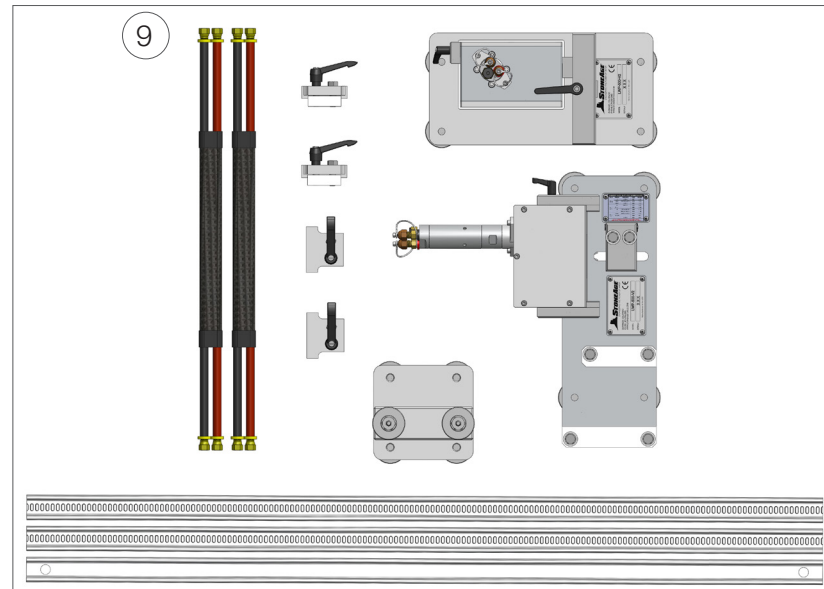

AUTOPACK-3L-LWP PARTS LIST

6

1

2

10

3

11

7

8

4

(SEE NEXT PAGE FOR CASE CONTENTS)

ABX-3L USER MANUAL

LWP-500-V2 USER MANUAL

#	PART NUMBER	DESCRIPTION	QTY
1	ABX-3L	ABX-3L BELT TRACK DRIVE ASSEMBLY	1
2	ABX-301	GUIDE ASSEMBLY, 3L, HIGH-VISIBILITY	1
3	ABX 369-MP12	Y MANIFOLD, MP12 3 X MP9	1
4	ABX 631-12	KIT, 12" TUBES w/ ADAPTERS (3 EA)	1
5	CBX-ABX	CONTROL PANEL ASSEMBLY	1
6	GPT 067-3L	CHEST, AE AND LWP	1
7	GPT 108	3L COLLET AND HOSE STOP KIT	1
8	GPT 310	TOOL BAG, 18"	2
9	LWP-500-6-V2	LIGHTWEIGHT POSITIONER, 6FT	1
10	LWP 519	PLATE CLAMP ASSEMBLY	2
11	LWP 621	KIT, QUICK CLAMP ASSEMBLY, 4 PCS	1

9

5

GPT 108 CASE CONTENTS

#	PART NUMBER	DESCRIPTION	QTY.
1	ABX 171-297	HOSE STOP COLLET, .297	1
2	ABX 171-328	HOSE STOP COLLET, .328	1
3	ABX 171-406	HOSE STOP COLLET, .406	1
4	ABX 171-438	HOSE STOP COLLET, .438	1
5	ABX 171-460	HOSE STOP COLLET, .460	1
6	ABX 171-484	HOSE STOP COLLET, .484	1
7	ABX 171-516	HOSE STOP COLLET, .516	1
8	ABX 171-547	HOSE STOP COLLET, .547	1
9	ABX 171-594	HOSE STOP COLLET, .594	1
10	ABX 171-625	HOSE STOP COLLET, .625	1
11	GPT 023-140	HEX DRIVER, 9/64"	1
12	GPT 081	COLLET KIT CASE WITH PLAIN FOAM INSERTS	1
13	GPT 300.2.2	FOAM, 2L/3L & CHS, LAYER 2, COLLET BOX SECTION	1
14	HS 121-27-34	HOSE STOP CLAMP ASSEMBLY, .27-.34	3
15	HS 121-34-42	HOSE STOP CLAMP ASSEMBLY, .34-.42	3
16	HS 121-42-50	HOSE STOP CLAMP ASSEMBLY, .42-.50	3
17	HS 121-50-56	HOSE STOP CLAMP ASSEMBLY, .50-.56	3
18	HS 121-56-61	HOSE STOP CLAMP ASSEMBLY, .56-.61	3