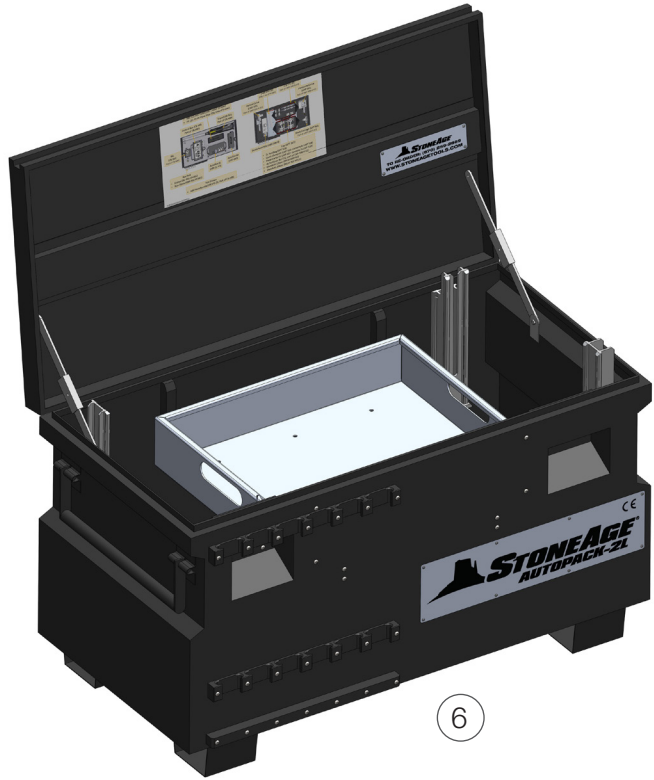

AUTOPACK-3L-LWP PARTS LIST

6

1

2

10

3

11

7

8

4

(SEE NEXT PAGE FOR CASE CONTENTS)

ABX-3L USER MANUAL

LWP-500-V2 USER MANUAL

#	PART NUMBER	DESCRIPTION	QTY
1	ABX-3L	ABX-3L BELT TRACK DRIVE ASSEMBLY	1
2	ABX-301	GUIDE ASSEMBLY, 3L, HIGH-VISIBILITY	1
3	ABX 369-MP12	Y MANIFOLD, MP12 3 X MP9	1
4	ABX 631-12	KIT, 12" TUBES w/ ADAPTERS (3 EA)	1
5	CBX-ABX	CONTROL PANEL ASSEMBLY	1
6	GPT 067-3L	CHEST, AE AND LWP	1
7	GPT 108	3L COLLET AND HOSE STOP KIT	1
8	GPT 310	TOOL BAG, 18"	2
9	LWP-500-6-V2	LIGHTWEIGHT POSITIONER, 6FT	1
10	LWP 519	PLATE CLAMP ASSEMBLY	2
11	LWP 621	KIT, QUICK CLAMP ASSEMBLY, 4 PCS	1