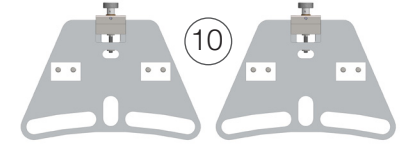

AUTOPACK-3L-LWP PARTS LIST

6

1

2

10

3

11

7

8

4

(SEE NEXT PAGE FOR CASE CONTENTS)

ABX-3L USER MANUAL

LWP-500-V2 USER MANUAL

#	PART NUMBER	DESCRIPTION	QTY
1	ABX-3L	ABX-3L BELT TRACK DRIVE ASSEMBLY	1
2	ABX-301	GUIDE ASSEMBLY, 3L, HIGH-VISIBILITY	1
3	ABX 369-MP12	Y MANIFOLD, MP12 3 X MP9	1
4	ABX 631-12	KIT, 12" TUBES w/ ADAPTERS (3 EA)	1
5	CBX-ABX	CONTROL PANEL ASSEMBLY	1
6	GPT 067-3L	CHEST, AE AND LWP	1
7	GPT 108	3L COLLET AND HOSE STOP KIT	1
8	GPT 310	TOOL BAG, 18"	2
9	LWP-500-6-V2	LIGHTWEIGHT POSITIONER, 6FT	1
10	LWP 519	PLATE CLAMP ASSEMBLY	2
11	LWP 621	KIT, QUICK CLAMP ASSEMBLY, 4 PCS	1