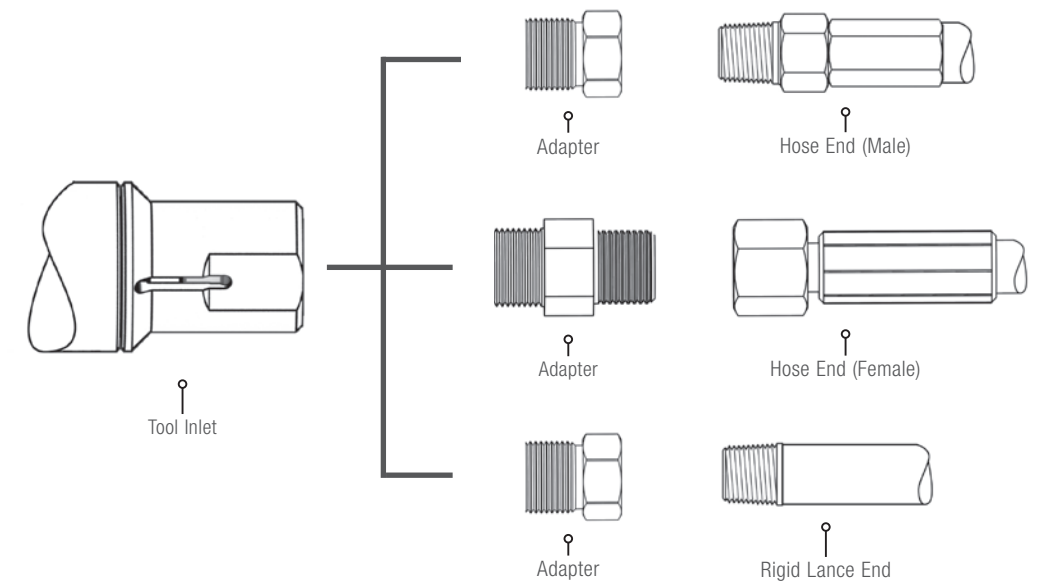

Hose End	Adapter
1/4 NPT Male	GP 051-P4P8
3/8 NPT Male	GP 051-P6P8
9/16-18 Type M Female	AF 060-P8
3/4-16 Type M Female	AF 061-P8
1-12 Type M Female	AF 063-P8
Lance End	Adapter
1/4 NPT Male	GP 051-P4P8
3/8 NPT Male	GP 051-P6P8