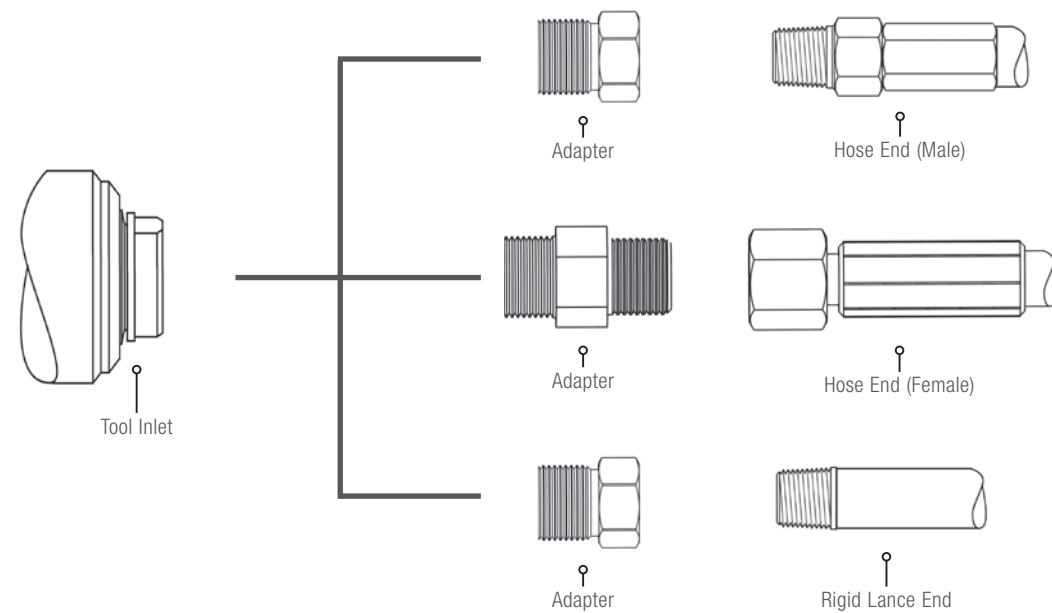

HOSE FITTINGS & ADAPTERS

P12 (3/4 NPT)

TOOL MODELS:

- BJV-P12-F
- BJV-P12-S
- SG-30-P12-0-18
- SG-30-P12-0-24
- SG-30-P12-90-18
- SG-30-P12-90-24
- SG-40-CCN-P12K-0-2
- SG-40-CCN-P12K-90-2
- SG-50-CCN-P12K-0-2
- SG-50-CCN-P12K-90-2
- SG-CCN-P12K-0
- SG-CCN-P12K-90
- SG-E60-P12K-0-5
- SG-E60-P12K-0-60
- SG-E60-P12K-90-5
- SG-E60-P12K-90-60
- SG-E70-P12K-0-5
- SG-E70-P12K-0-60
- SG-E70-P12K-90-5
- SG-E70-P12K-90-5
- SG-P12K-62-0
- SG-P12P12-62-0
- SG-P12P12-62-90
- TR 230-P12

| Hose End | Adapter |
|--------------|-----------------------|
| 1/2 NPT Male | GP 051-P8P12 |
| M24 Female | GP 255-P12M24C |
| M36 Female | GP 255-P12M36C |
| Lance End | Adapter |
| 1/2 NPT Male | GP 051-P8P12 |