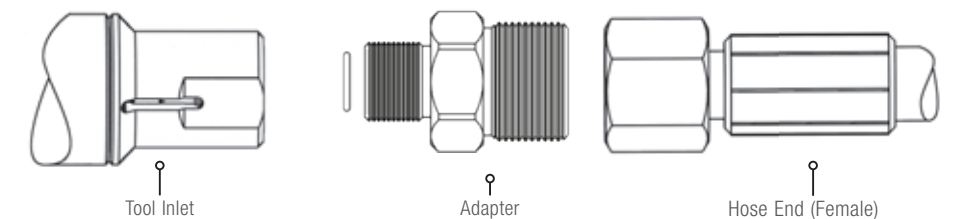

Hose End	Adapter	O-Ring*
1/2 BSP Female	GP 255-M240BSPP8C	GP 259
3/4 BSP Female	GP 255-M240BSPP12C	GP 259
M24 Female	GP 255-M240M24C	GP 259
M36 Female	GP 255-M240M36C	GP 259

*Included with adapter