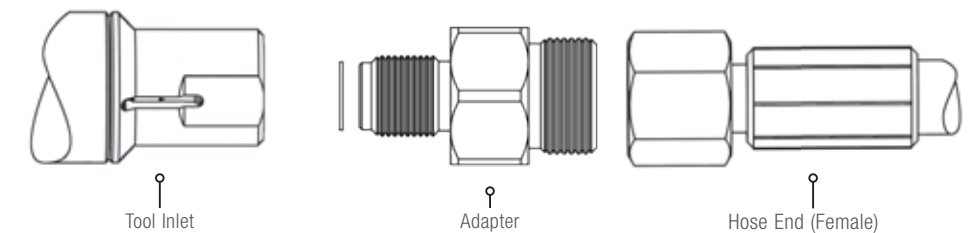

HOSE FITTINGS & ADAPTERS

BSPP6 (3/8 BSPP)

TOOL MODELS:

- BA-BSPP6-R16-F
- BA-BSPP6-R16-S
- BA-BSPP6-R22-F
- BA-BSPP6-R22-S
- BN24-BSPP6

Hose End	Adapter	Copper Washer*
1/4 BSP Female	GP 255-BSPP6-BSPP4C	GP 200-BSPP6
1/2 BSP Female	GP 255-BSPP6-BSPP8C	GP 200-BSPP6
M24 Female	GP 255-BSPP6-M24C	GP 200-BSPP6

*Included with adapter

M24X1.5

TOOL MODELS:

- BA-M24-R21
- BA-M24-R31
- BA-M24-R40
- BJ 286-L-M24
- BJ 286-M-M24
- BJ 286-S-M24
- BJ 288-M-M24
- BJ 288-S-M24
- BJV-M24-F
- BJV-M24-S
- RPT-M24-F
- RPT-M24-S
- TR 230-M24